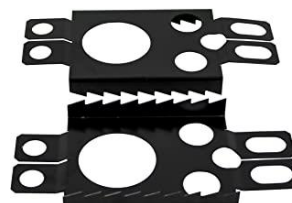

Crampons

Prices:

- *Crossblades with Softboot binding (for hiking and mountain boot) € 489*
- *Crossblades with Hardboot binding (for ski boots) € 445*
- *Bag: € 58*
- *Crampons: € 59*

Online presence of Inventra AG

Visit our websites/shops:

Company: www.inventra.ch

Switzerland: www.crossblades.ch

International: www.crossblades.com

➤ Manual and video: <https://www.crossblades.com/en/tips-and-tricks>

Follow-us on the social media platforms:

Instagram: #swisscrossblades <https://www.instagram.com/swisscrossblades/>

Facebook: <https://www.facebook.com/swisscrossblades/>

LinkedIn: <https://www.linkedin.com/company/inventra-ag/>

TripAdvisor: Announcement of events

Others: YouTube, TikTok