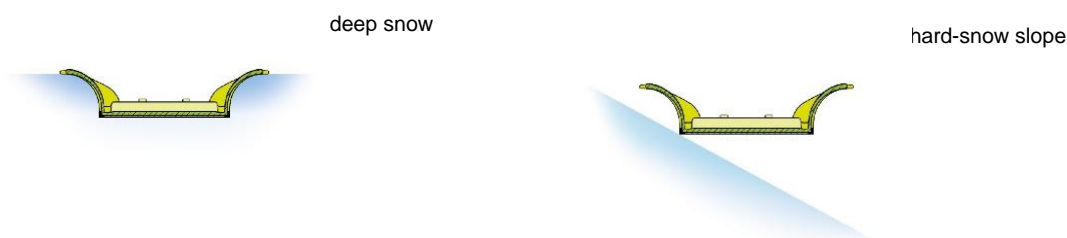

Quickly and easily, this new type of snowshoe ski can be switched from climbing to skiing and vice versa. This makes it possible to alternately ascend and glide down hills and fields on hikes without having to mount, remove, unpack and pack skins or other accessories. The learning curve is minimal, even for non-skiers starting out on gentle terrain.

Ascending

Skiing

Gliding

crossblades

by INVENTRA

Functionality of the swivel plate

The waisted, glass fibre reinforced swivel plates consist of a ski base with steel edges on one side and a permanently integrated high-performance climbing skin on the reverse side.

After loosening the buckle at the rear end of the Crossblades, the swivel plate can be pushed to the side, turned by 180° and latched again.

Two magnets in the middle of the plate centre and fix the swivel plate to the top deck. This ensures perfect gliding even on flat terrain and effortless climbing even on hard surfaces. The ski base can be machine sanded and waxed.

Twin-Deck principle

The Twin-Deck principle has a double function: it forms a narrow surface for traversing hard-snow slopes, which makes it easier to edge up and enables effortless swinging downhill. In deep snow, on the other hand, the upper deck widens the wing considerably.